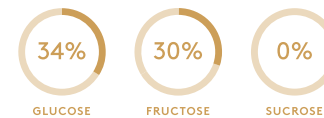

SILLAJ سلج

Sillaj dates have a mildly sweet flesh, with a harmonious balance of taste & smoothness.