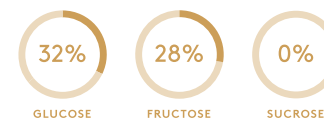

SUFRI صفري

Sufri dates have soft texture, golden-brown colour and chewy flesh.