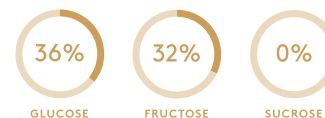

KHUDRI خضري

Moderately sweet and dark brown colour, with flesh of a chewy consistency.